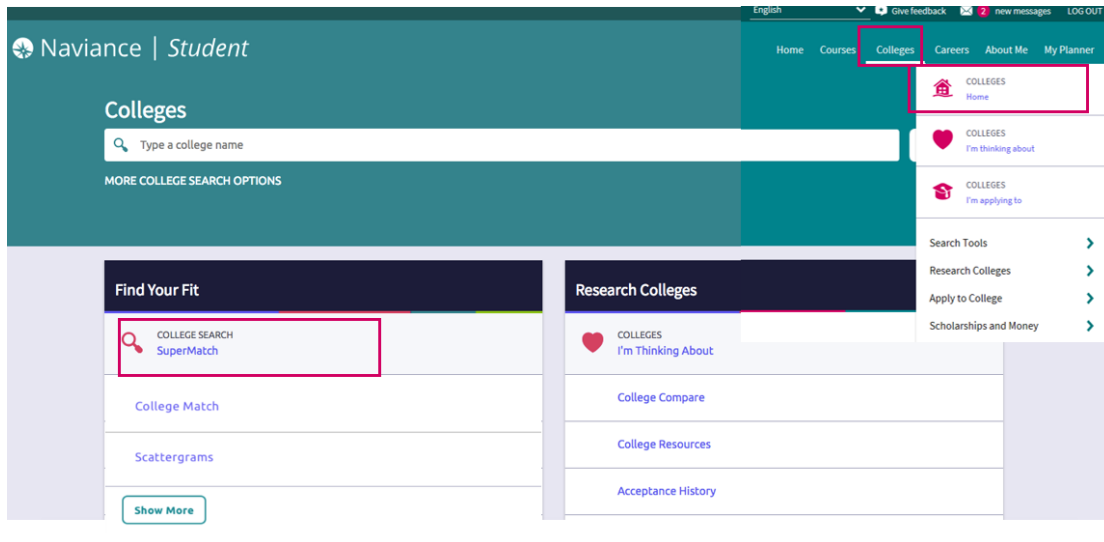

SuperMatch Student Reference Guide

Overview

Equipping Students with More Tools to Find Best-Fit Colleges

The SuperMatch college search tool within Naviance makes it even easier for students to explore their options and discover colleges that are a match with their academic profile and a fit with what they're looking for in a college experience.

Using SuperMatch

SuperMatch can be found by navigating to [Colleges Home > Find Your Fit](#).

Quick Tips

When you first log in to SuperMatch, you will be guided through a series of quick tips to help you navigate the search tool and understand the key features. Also, clicking on the [About SuperMatch](#) link in the top right corner of the page will relaunch the quick tips should you get stuck and need assistance.

Selecting Fit Criteria

1. Use the **Choose Fit Criteria** navigation menu at the top to select criteria based on what you are looking for in your college experience. You do not need to select something under every category; only select the criteria which are most important to you.