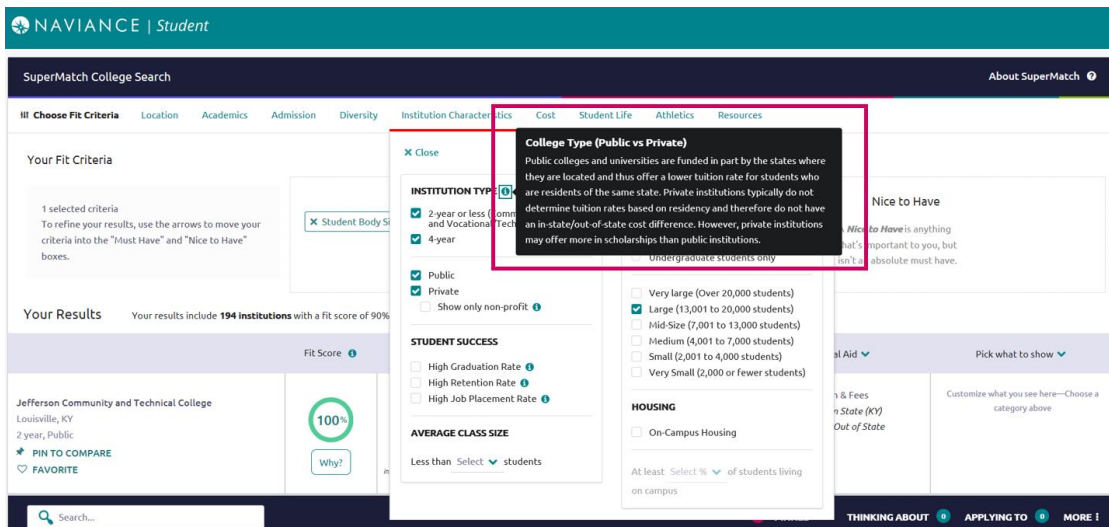

SuperMatch Student Reference Guide

Overview

Equipping Students with More Tools to Find Best-Fit Colleges

The SuperMatch college search tool within Naviance makes it even easier for students to explore their options and discover colleges that are a match with their academic profile and a fit with what they're looking for in a college experience.

Using SuperMatch

SuperMatch can be found by navigating to [Colleges Home > Find Your Fit](#).

Quick Tips

When you first log in to SuperMatch, you will be guided through a series of quick tips to help you navigate the search tool and understand the key features. Also, clicking on the [About SuperMatch](#) link in the top right corner of the page will relaunch the quick tips should you get stuck and need assistance.

Selecting Fit Criteria

1. Use the **Choose Fit Criteria** navigation menu at the top to select criteria based on what you are looking for in your college experience. You do not need to select something under every category; only select the criteria which are most important to you.

2. Click on the **Tool Tips** icon  throughout the search tool to read definitions for common concepts and terminology.

3. As fit criteria are selected, they populate in the **Must Have box**. You can also move criteria between the **Must Have** and **Nice to Have** boxes depending on level of importance to you. Moving your criteria between these two categories of importance will refine your college search results below.