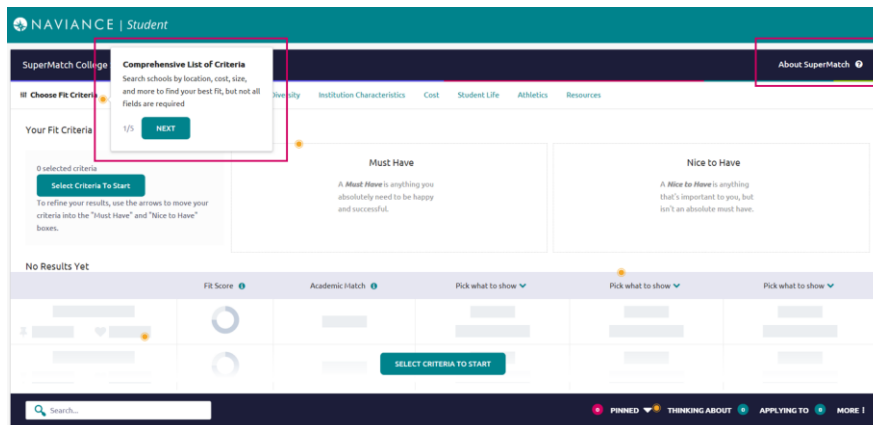

SuperMatch Student Reference Guide

Overview

Equipping Students with More Tools to Find Best-Fit Colleges

The SuperMatch college search tool within Naviance makes it even easier for students to explore their options and discover colleges that are a match with their academic profile and a fit with what they're looking for in a college experience.

Using SuperMatch

SuperMatch can be found by navigating to [Colleges Home > Find Your Fit](#).

Quick Tips

When you first log in to SuperMatch, you will be guided through a series of quick tips to help you navigate the search tool and understand the key features. Also, clicking on the [About SuperMatch](#) link in the top right corner of the page will relaunch the quick tips should you get stuck and need assistance.

Selecting Fit Criteria

1. Use the **Choose Fit Criteria** navigation menu at the top to select criteria based on what you are looking for in your college experience. You do not need to select something under every category; only select the criteria which are most important to you.