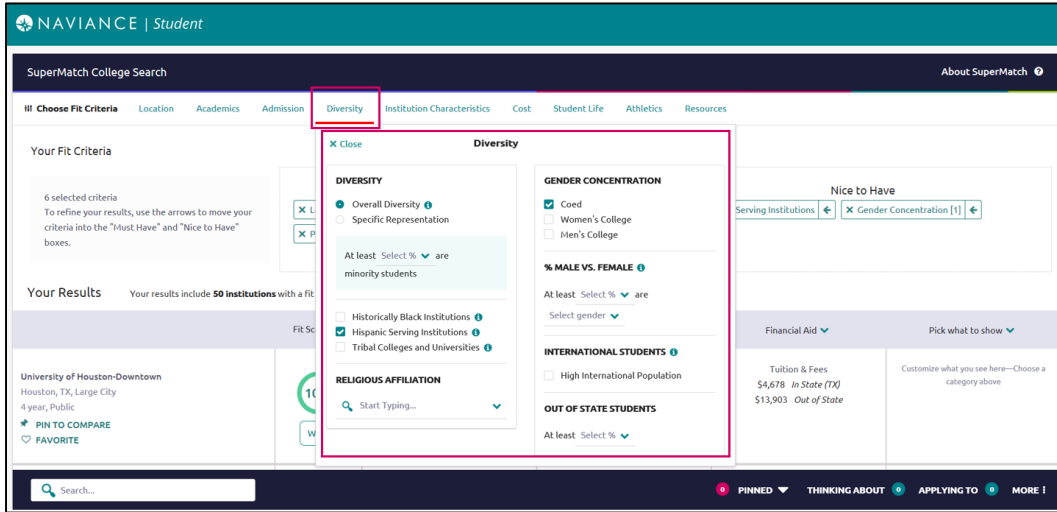

SuperMatch Student Reference Guide

Overview

Equipping Students with More Tools to Find Best-Fit Colleges

The SuperMatch college search tool within Naviance makes it even easier for students to explore their options and discover colleges that are a match with their academic profile and a fit with what they're looking for in a college experience.

Using SuperMatch

SuperMatch can be found by navigating to [Colleges Home > Find Your Fit](#).

Quick Tips

When you first log in to SuperMatch, you will be guided through a series of quick tips to help you navigate the search tool and understand the key features. Also, clicking on the [About SuperMatch](#) link in the top right corner of the page will relaunch the quick tips should you get stuck and need assistance.

Selecting Fit Criteria

1. Use the **Choose Fit Criteria** navigation menu at the top to select criteria based on what you are looking for in your college experience. You do not need to select something under every category; only select the criteria which are most important to you.

2. Click on the **Tool Tips** icon  throughout the search tool to read definitions for common concepts and terminology.

3. As fit criteria are selected, they populate in the **Must Have box**. You can also move criteria between the **Must Have** and **Nice to Have** boxes depending on level of importance to you. Moving your criteria between these two categories of importance will refine your college search results below.