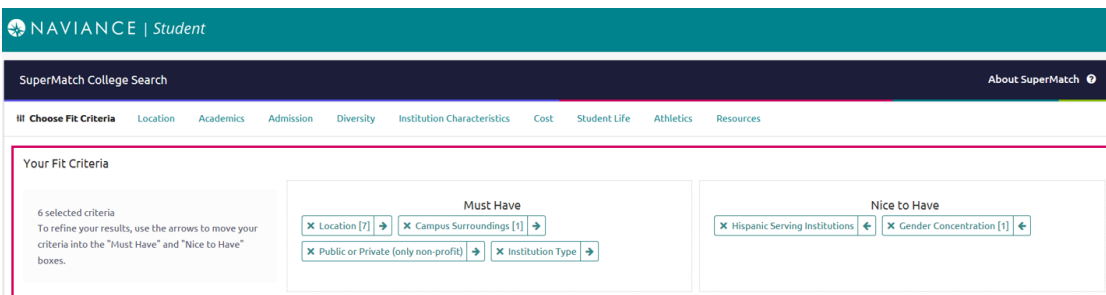

Using SuperMatch

SuperMatch can be found by navigating to [Colleges Home > Find Your Fit](#).

Quick Tips

When you first log in to SuperMatch, you will be guided through a series of quick tips to help you navigate the search tool and understand the key features. Also, clicking on the [About SuperMatch](#) link in the top right corner of the page will relaunch the quick tips should you get stuck and need assistance.

Selecting Fit Criteria

1. Use the **Choose Fit Criteria** navigation menu at the top to select criteria based on what you are looking for in your college experience. You do not need to select something under every category; only select the criteria which are most important to you.

2. Click on the **Tool Tips** icon  throughout the search tool to read definitions for common concepts and terminology.

3. As fit criteria are selected, they populate in the **Must Have box**. You can also move criteria between the **Must Have** and **Nice to Have** boxes depending on level of importance to you. Moving your criteria between these two categories of importance will refine your college search results below.

Search Results

Institutions with the highest **Fit Score** will always appear at the top of your list. To see your **Fit Score Breakdown** based on the criteria you selected, click on the green **Why?** box located under the **Fit Score** percentage.